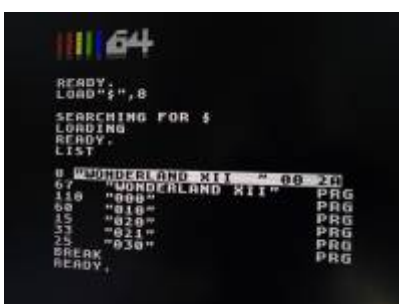

The following is about getting access to this large database on the C64U and is quite technical. This also something that was not the intention of Commodore that people would do it. If it works now it can that will not work anymore later.

Jussi A. solution

- Jussi offered when making that post access to a proxy server free to use to make it work. There is also the information on github to setup your own proxy server
  - The information about the proxy server of Jussi (as is)
    - *To use it, put static IP on your C64U and for DNS address use 157.180.85.223 which is my server. That will spoof assembly64 address to point to my server and my server then alters request headers so you get REAL assembly64 files and not commoserve. To revert back, put your own DNS address instead.*
  - [Original FB-post about this with detailed instructions](#)
- <https://github.com/jusii/c64u_server_switcher> - Offers the option to switch between CommoServe and Assembly64 from the GUI of the C64U

Changing BASIC prompt GUI

- [FB-post from Dean W. about how he changed the default BASIC boot GUI](#) - Service to change the look of the default BASIC startup screen.
  - ⇒ <https://c64.pro>
- Website where you can upload your own ROM file. The service will modify the file with the selected esthetic option. After payment of $3 you can download the file and activate it. - Except some designs who are free of charge
  - Works also with JiffyDOS and DolphinDOS